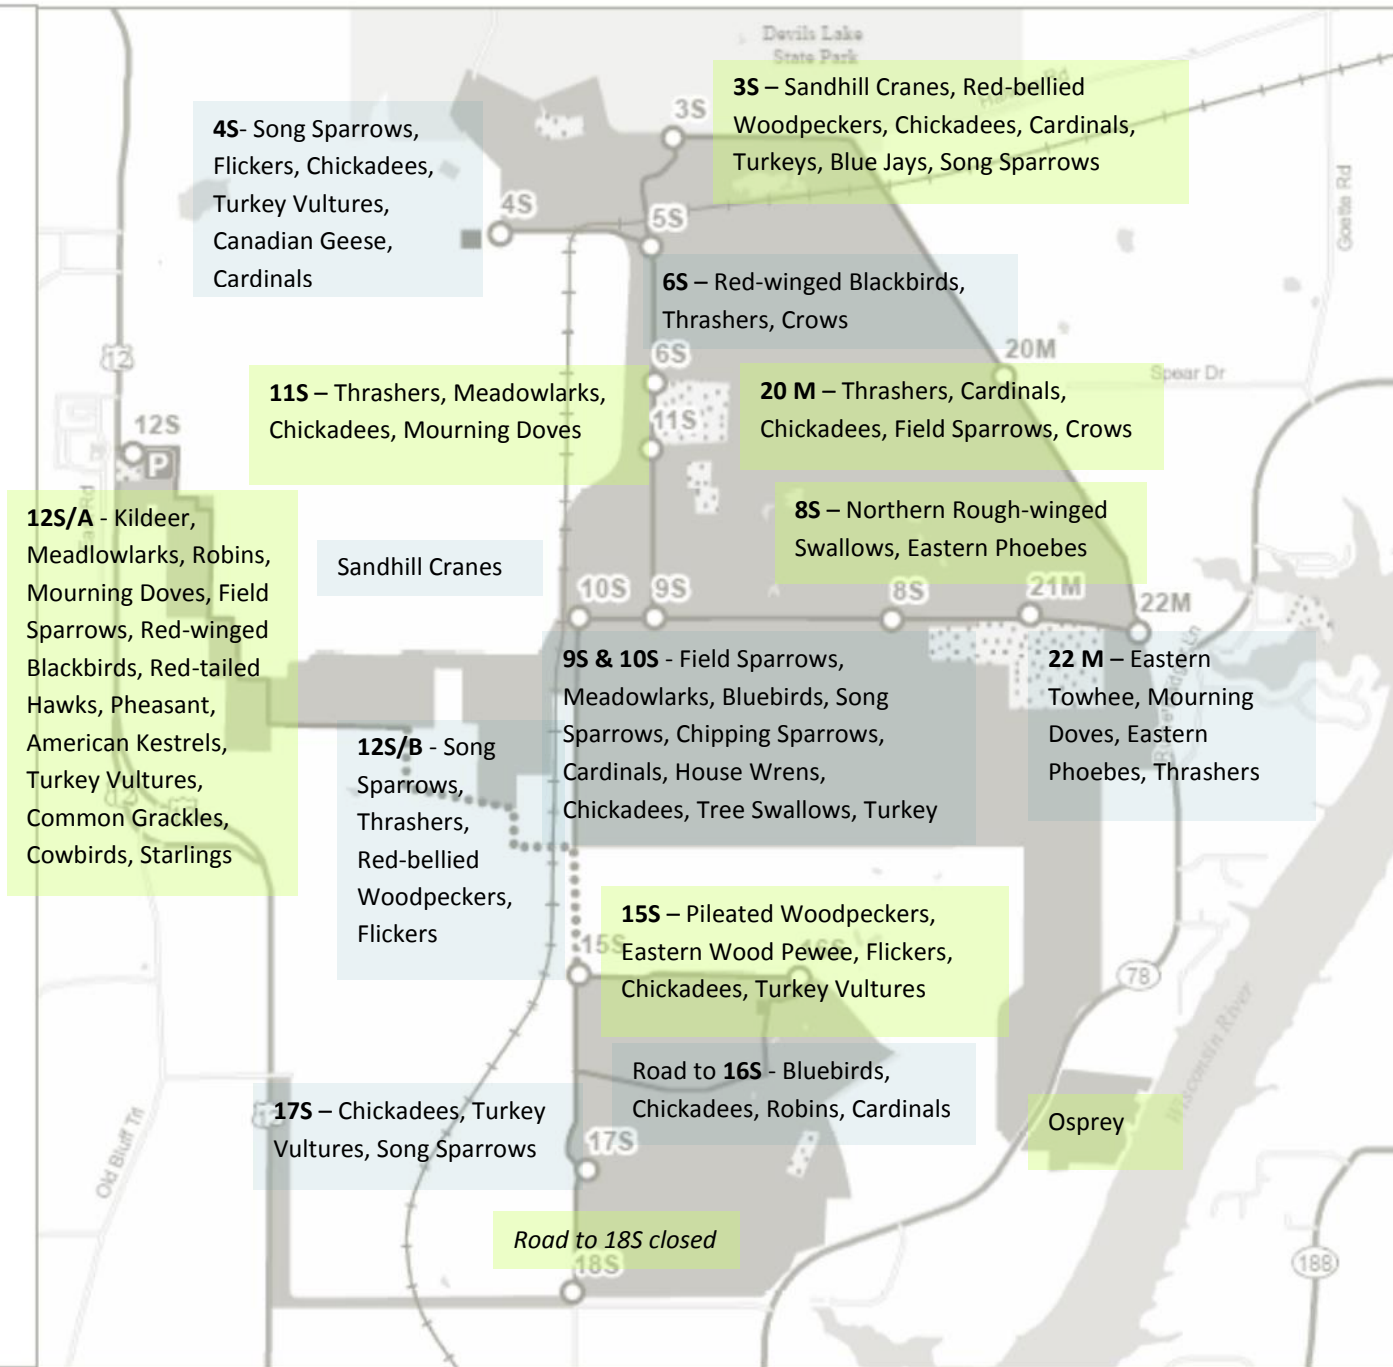

# Sauk Prairie Recreation Area

2015 Access Map

- Parking
- Navigation Points
- Open areas
- Open Roads
- Temporary Road
- Closed Areas - No Public Access
- Other DNR Managed Land
- Cemetery

## Rapid BIRD SURVEY

Sauk Prairie Conservation & Recreation Area

April 16 & 19, 2015

[CSWAB.org](http://CSWAB.org)  
Underlying map by WDNR

WISCONSIN DEPARTMENT OF NATURAL RESOURCES

Map data current as of: Apr 08, 2015 kesh

The data shown on this map have been obtained from various sources, and are of varying age, reliability and resolution. This map is not intended to be used for navigation, nor is this map an authoritative source of information about legal land ownership or public access. Users of this map should confirm the ownership of land through other means in order to avoid trespassing. No warranty, expressed or implied, is made regarding accuracy, applicability for a particular use, completeness, or legality of the information depicted on this map.