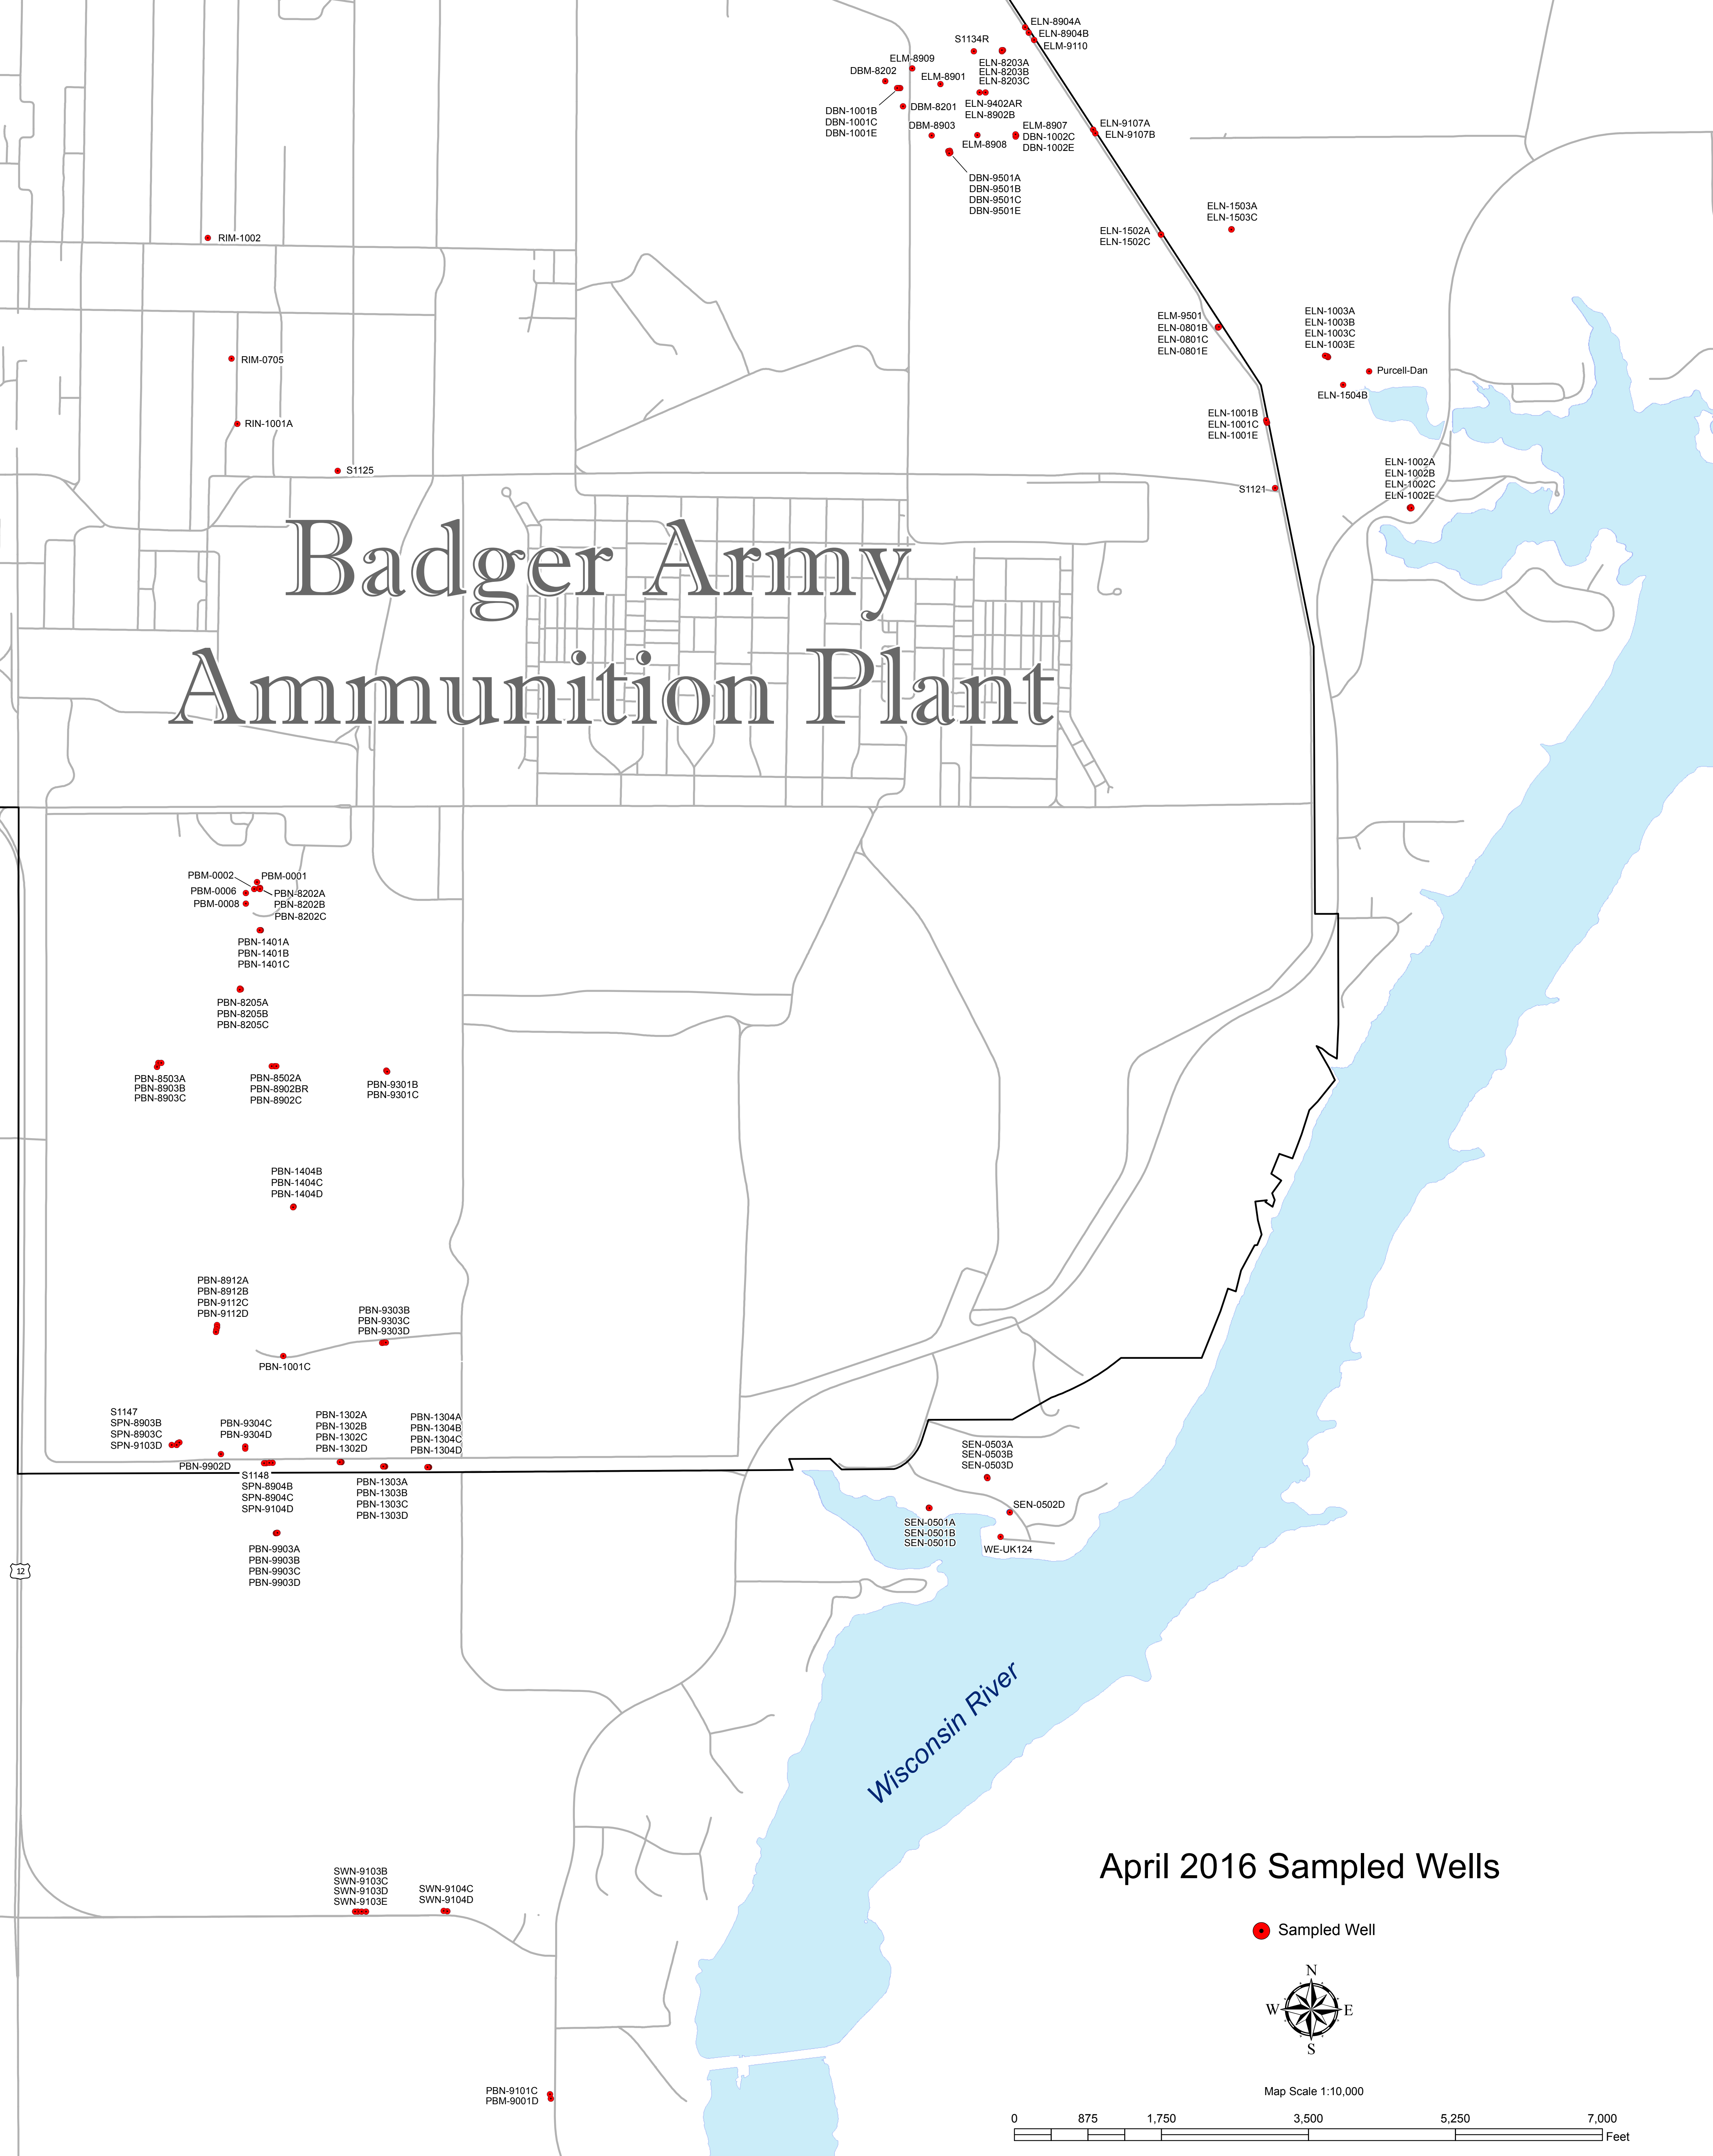

Badger Army Ammunition Plant

April 2016 Sampled Wells

● Sampled Well

Map Scale 1:10,000

Plot Date: 5/19/16